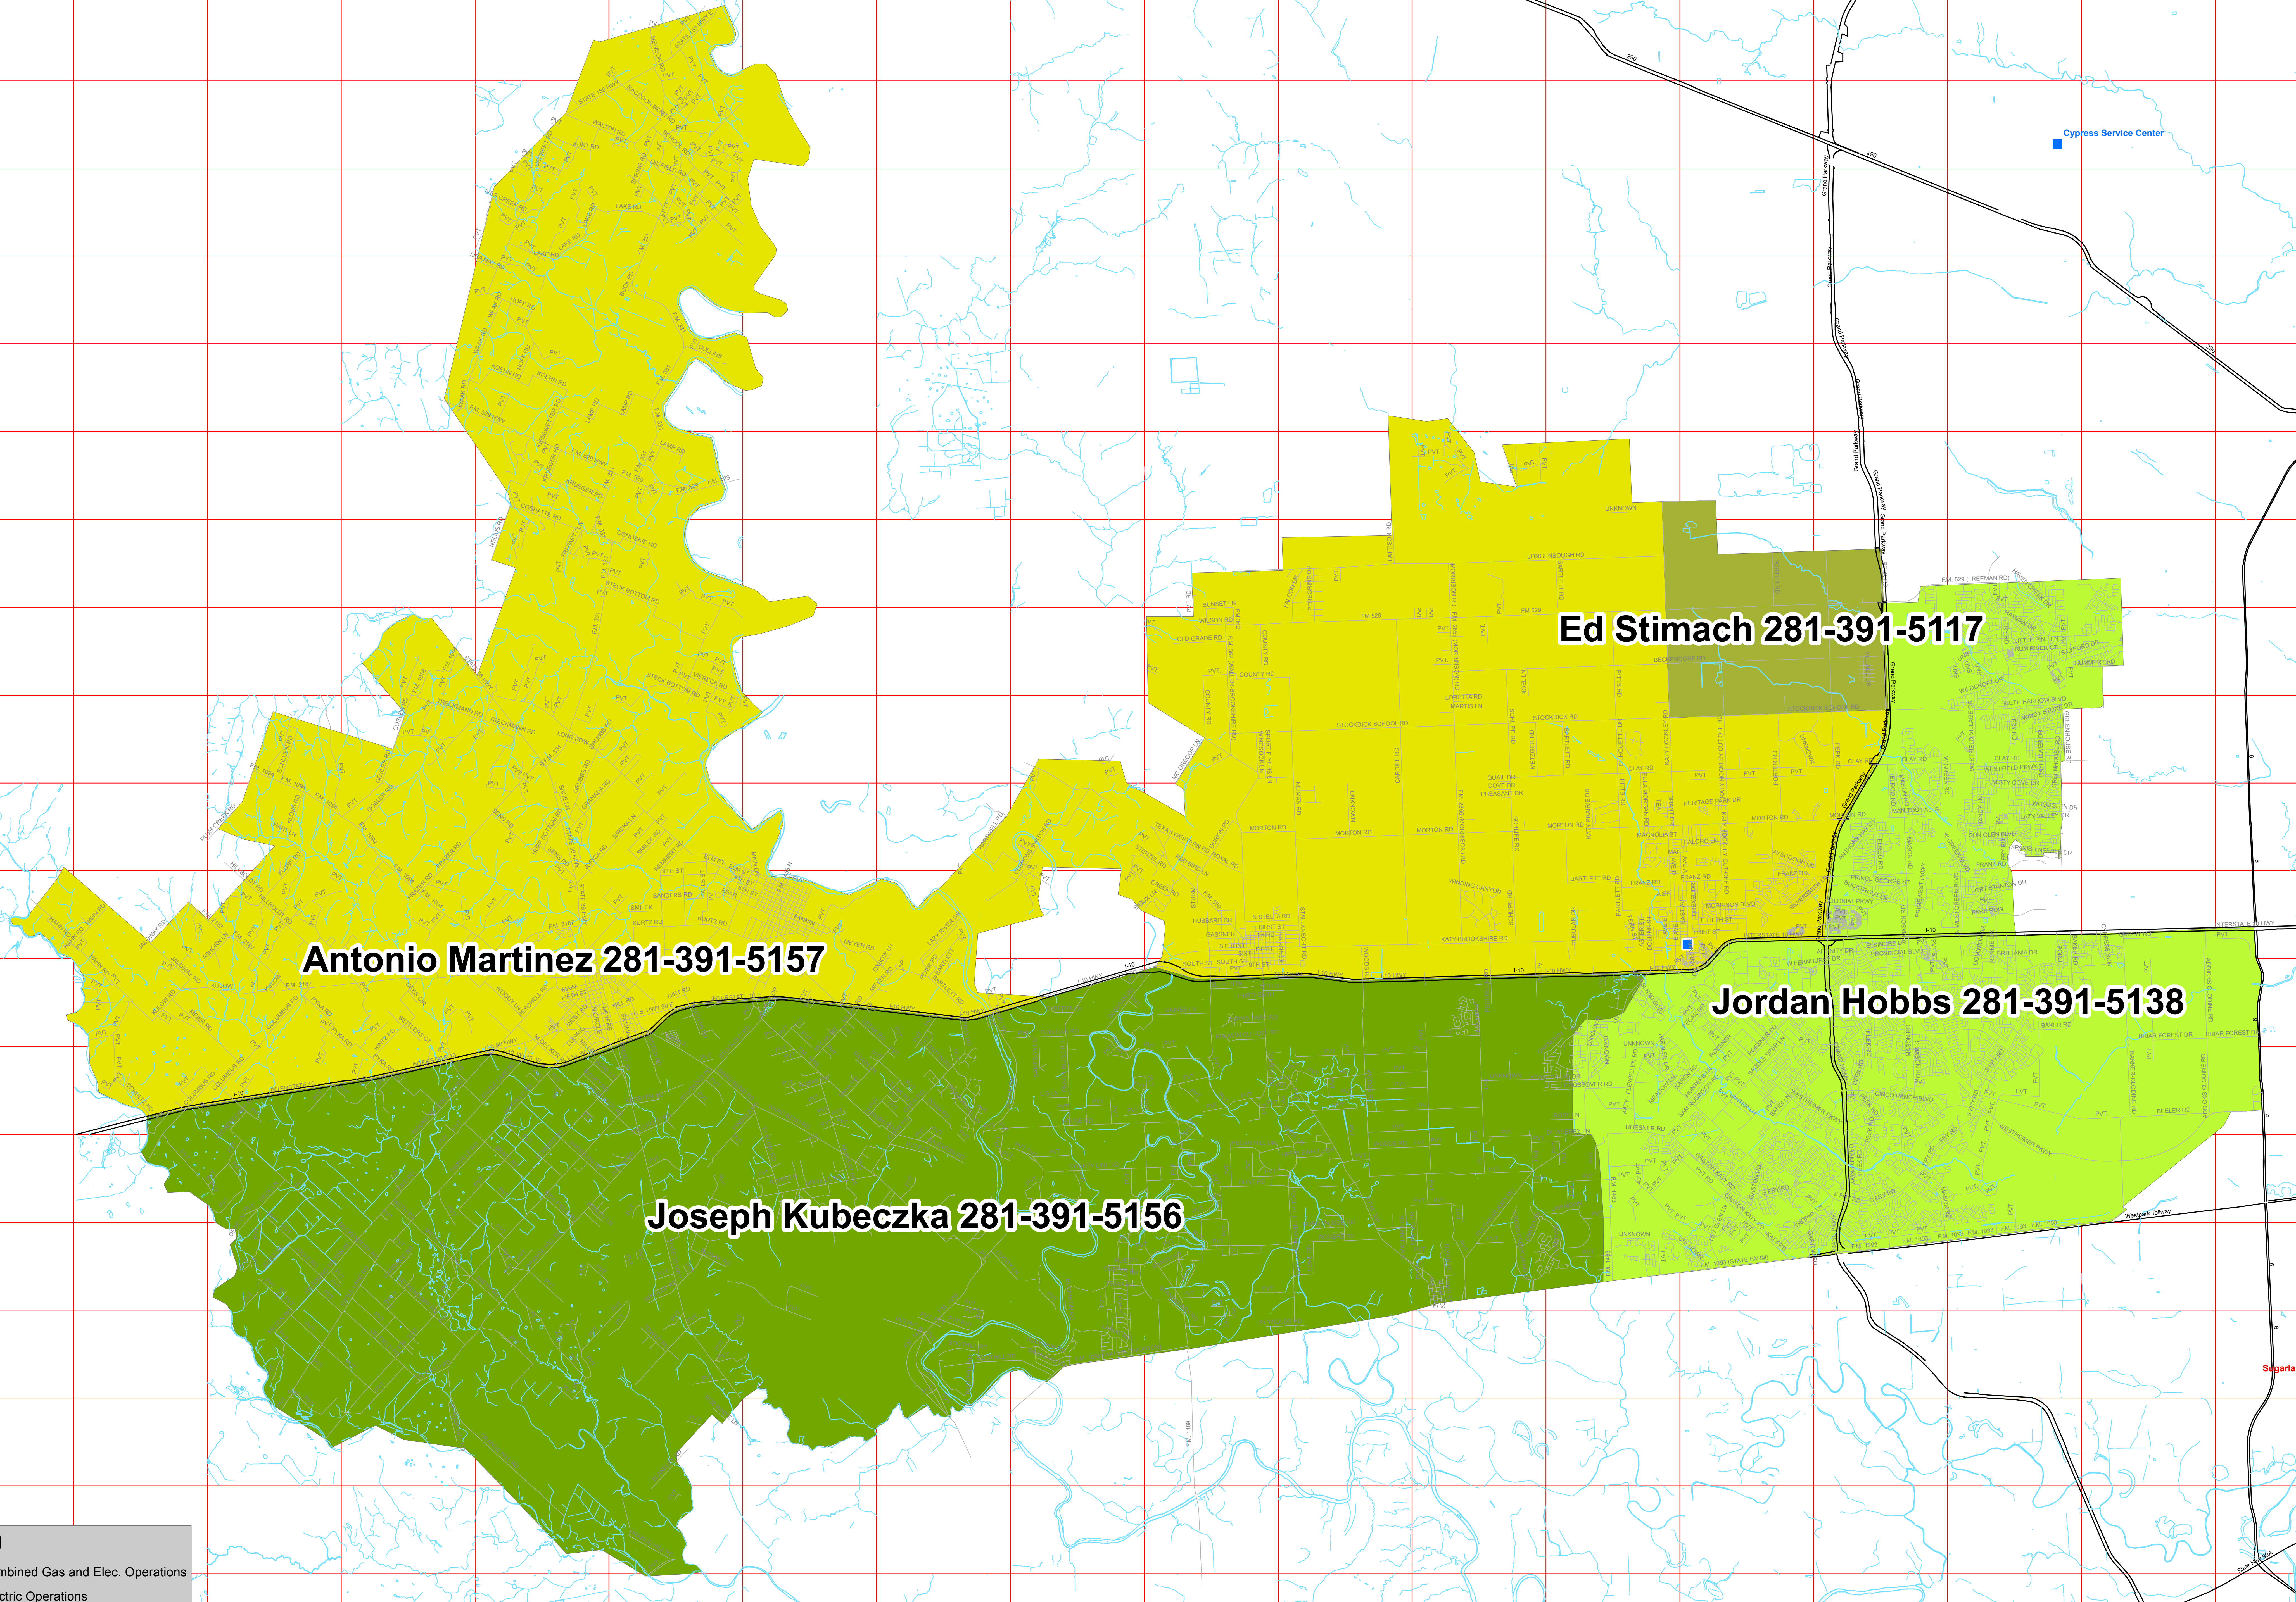

KATY SERVICE AREA

Antonio Martinez 281-391-5157

Joseph Kubeczka 281-391-5156

Ed Stimach 281-391-5117

Jordan Hobbs 281-391-5138

**URD Supervisor
Steve Stone
281-391-5134**

Legend

- Combined Gas and Elec. Operations
- Electric Operations

For Map Request or Information Contact
GIS Support Desk 713-207-8840

0 5 10 Miles

Date: 3/8/2018

M:\Distribution Projects Management Group
CENTERPOINT ENERGY DISTRIBUTION PROJECT MANAGEMENT KATY REGION URD.mxd

Sugarland Service Center